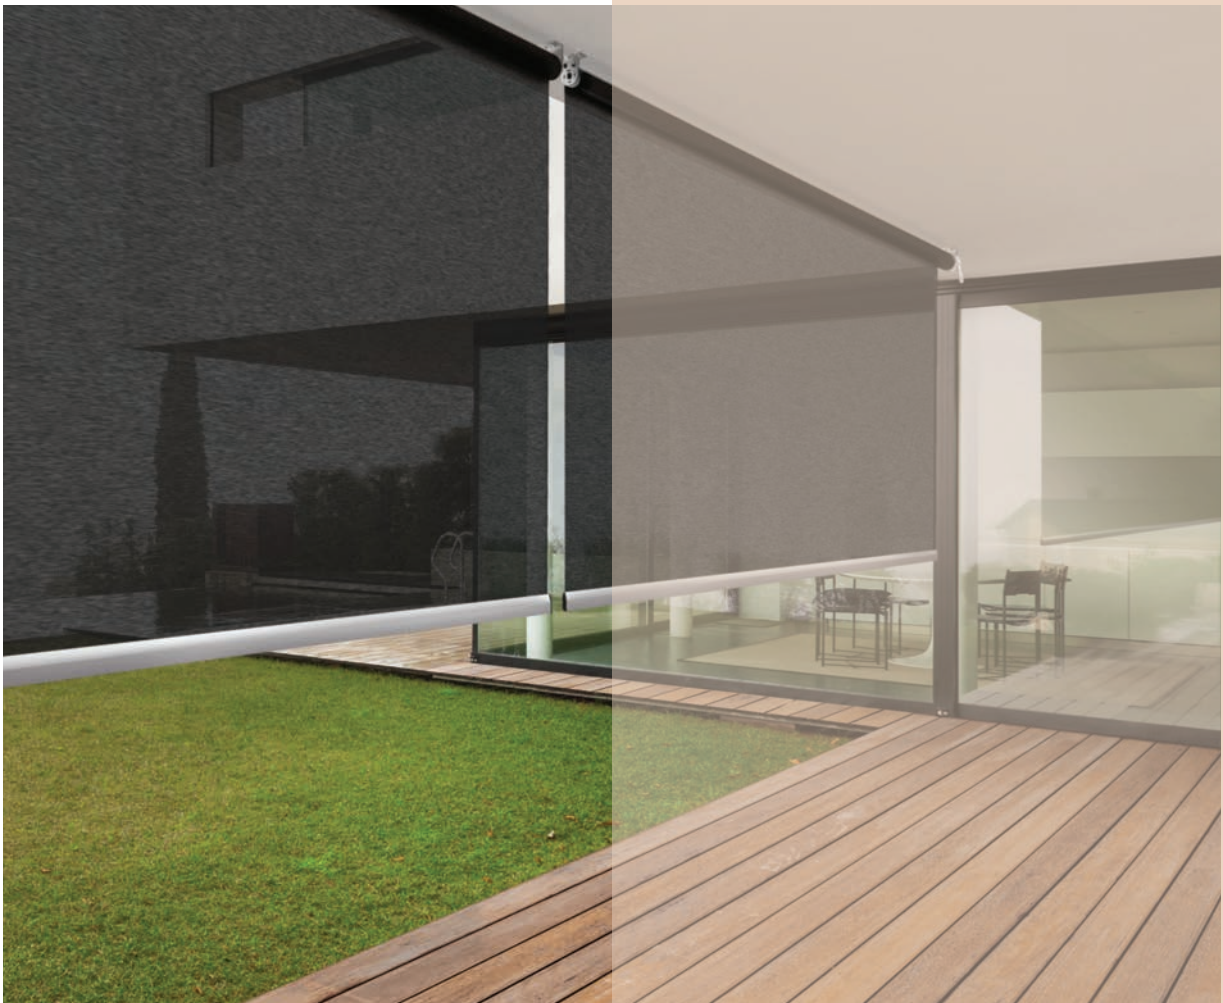

SHADE
ELEMENTS

Café Screen

As innovators of outdoor-living solutions in New Zealand for many years, Shade Elements has become an industry leader of awnings, screens and retractable pergolas.

Sleek, stylish and durable, the Café Screen incorporates smart design and practicality. Shade and privacy are instantly provided thanks to the automated or hand-operated system.

The Café Screen locks into place with stainless-steel clips. Choose between Shadeview Mesh to provide sun protection and views, or clear PVC for complete weather protection and visibility.

Visit shadeelements.co.nz to find an installer near you.

We create versatile, beautiful outdoor spaces that connect seamlessly to homes and gardens, while providing shelter from the elements.

Features

WIDTH X HEIGHT

MIN – 500 x 500 mm

MAX – 5800 x 4000 mm

FABRIC

Clear PVC is the best solution when an unobstructed view is required while, providing full wind and rain protection.

Automation

Screens can be automated to respond to the touch of a button, allowing you to relax and enjoy the ease of remote operation.