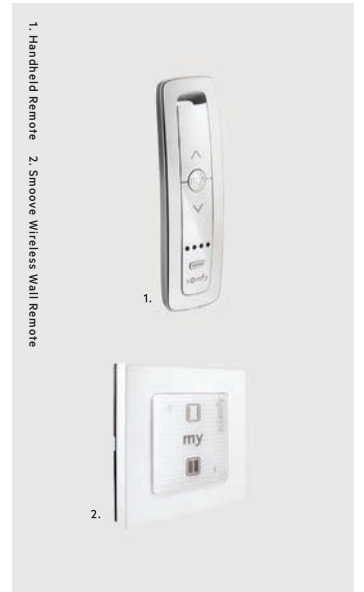

Clear PVC is the best solution when an unobstructed view is required while, providing full wind and rain protection.

Automation

Screens can be automated to respond to the touch of a button, allowing you to relax and enjoy the ease of remote operation.